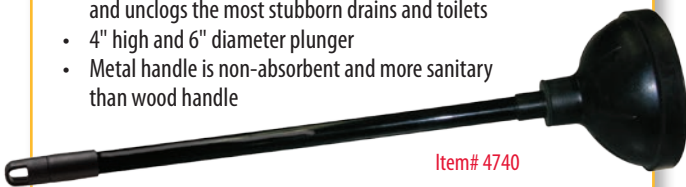

Item# 97157-NB

Item# 97147-NB

MaxiSorb® Cut-End Mop

- Extremely absorbent mop holds over 200% more liquid and releases 23% more liquid
- Non-woven rayon/polyester material
- Lint-free and won't ravel
- Chemically cleaned and sanitized material

Item# 93613

MaxiRough® Industrial Plunger

- Extended cup and 19" metal handle maximizes applied force and unclogs the most stubborn drains and toilets
- 4" high and 6" diameter plunger
- Metal handle is non-absorbent and more sanitary than wood handle