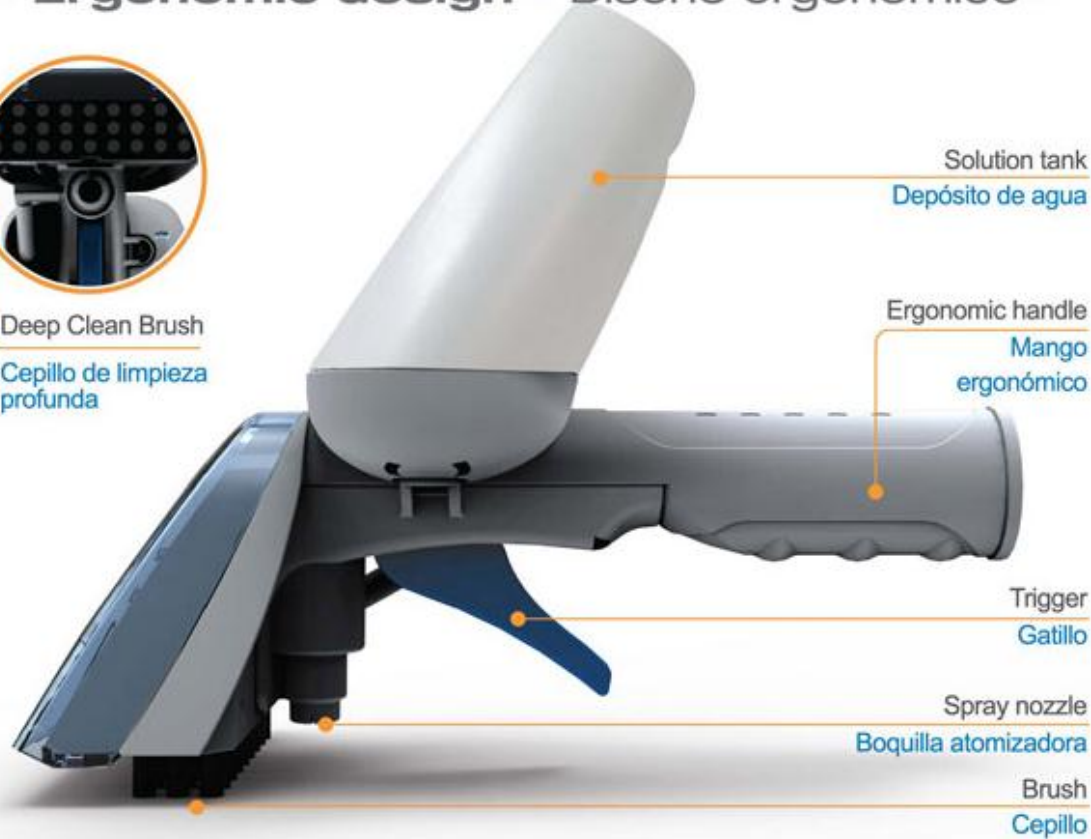

The New Koblenz Carpet & Upholstery Spotter

Carpet & Upholstery Spotter

- Removes spots and stains from carpet and upholstery
- Powerful 1.75 Peak H.P. motor
- Ideal for detailing car seats
- Includes carpet & fabric cleaning solution, 2 accessories and 5 foot stretch hose
- Compact & lightweight design
- Also works as a regular vacuum cleaner
- Removes pets stains

Removes spots
and stains anywhere

NEW
Deep
Extractor
tool

Ideal for detailing
car seats

Limpie y detalle las
vestiduras y alfombras
de su auto

Remove spots and stains
from carpet

Elimina manchas de sus
alfombras y tapetes

Clean upholstery
and hard to reach areas

Limpia tapicería
y zonas de difícil acceso

Carpet & Upholstery Spotter

- Ergonomic design • Diseño ergonómico •

Deep Clean Brush
Cepillo de limpieza profunda

• Ergonomic design • Diseño ergonómico •

On off switch

Botón de encendido / apagado

Vacuum port

Puerto de succión

Deep
extractor tool

Accesorio
extractor de
manchas

Carpet & Fabric Shampoo

Shampoo para
tapicería y alfombras